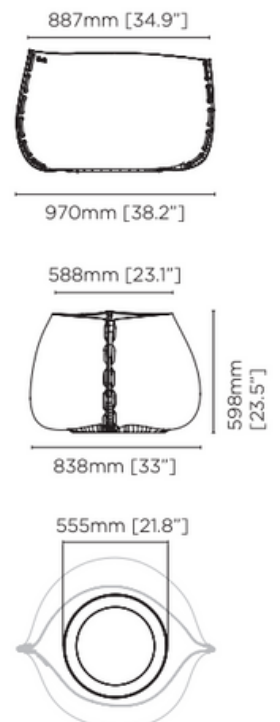

Stitch Rope

Yellow, Grey, Black, White, Orange
and Red

*Internal pot not included