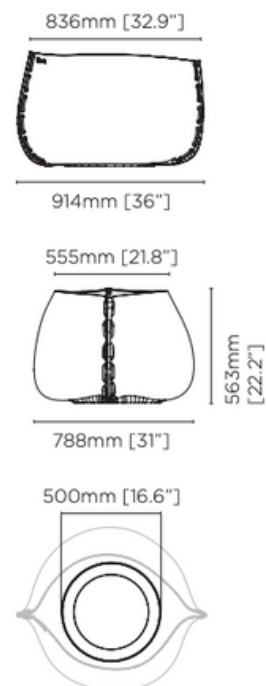

Stitch Rope

Yellow, Grey, Black, White, Orange
and Red

*Internal pot not included