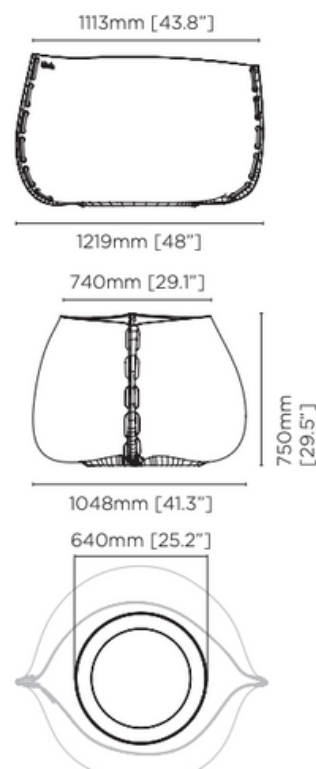

Stitch Rope

Yellow, Grey, Black, White, Orange
and Red