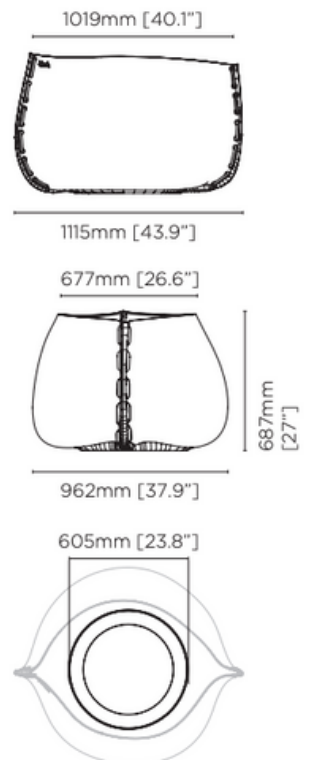

Stitch Rope

Yellow, Grey, Black, White, Orange
and Red

*Internal pot not included